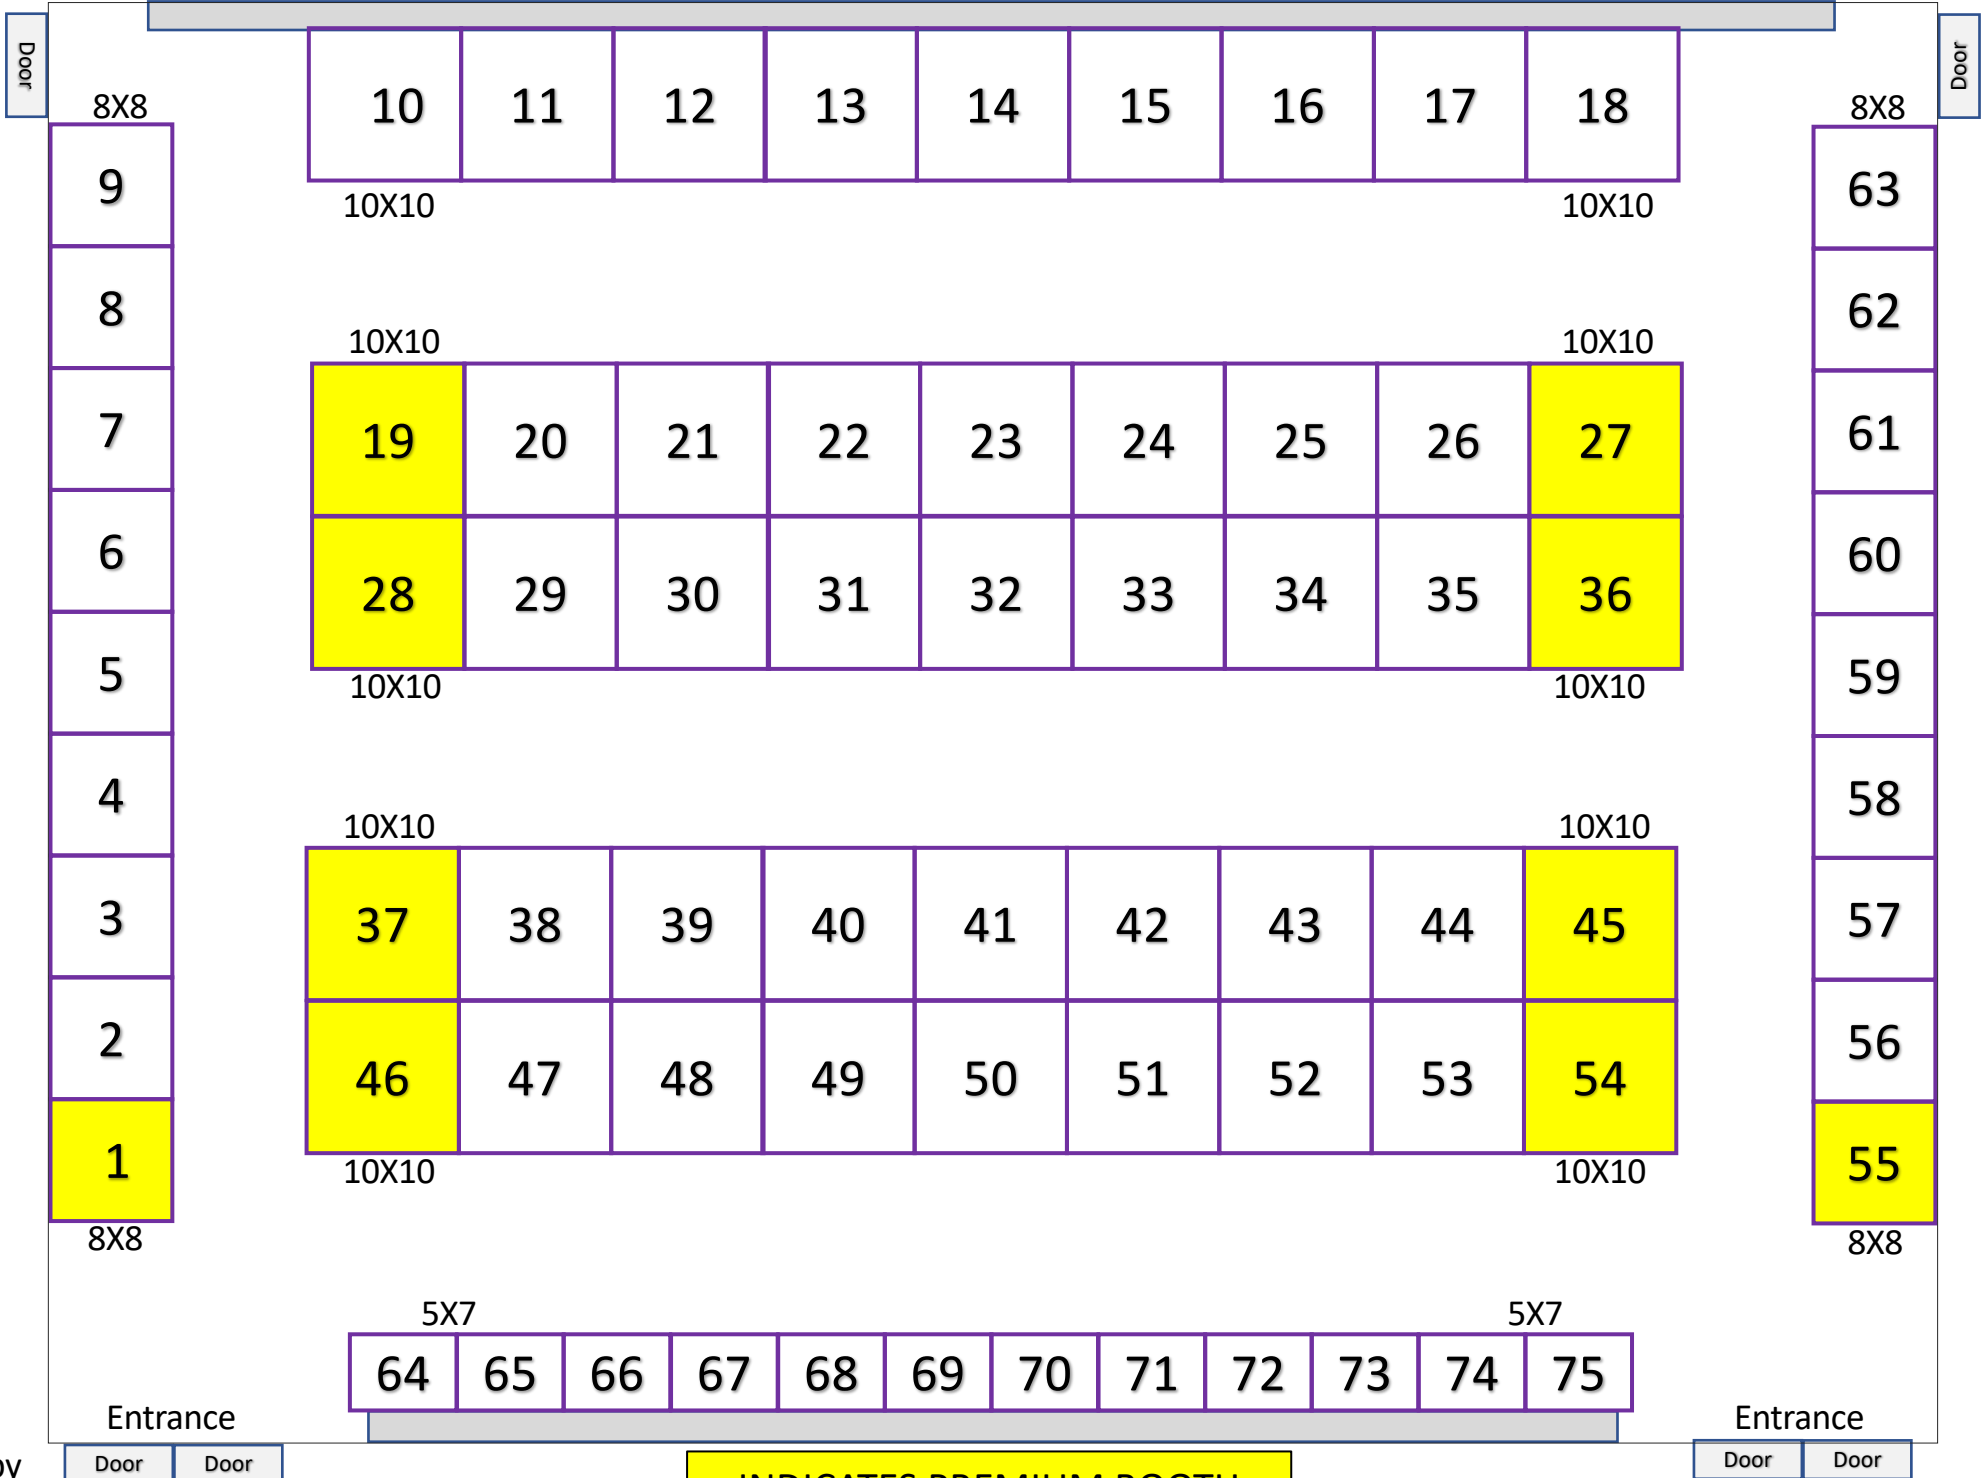

GYM

INDICATES PREMIUM BOOTH

CAFETERIA